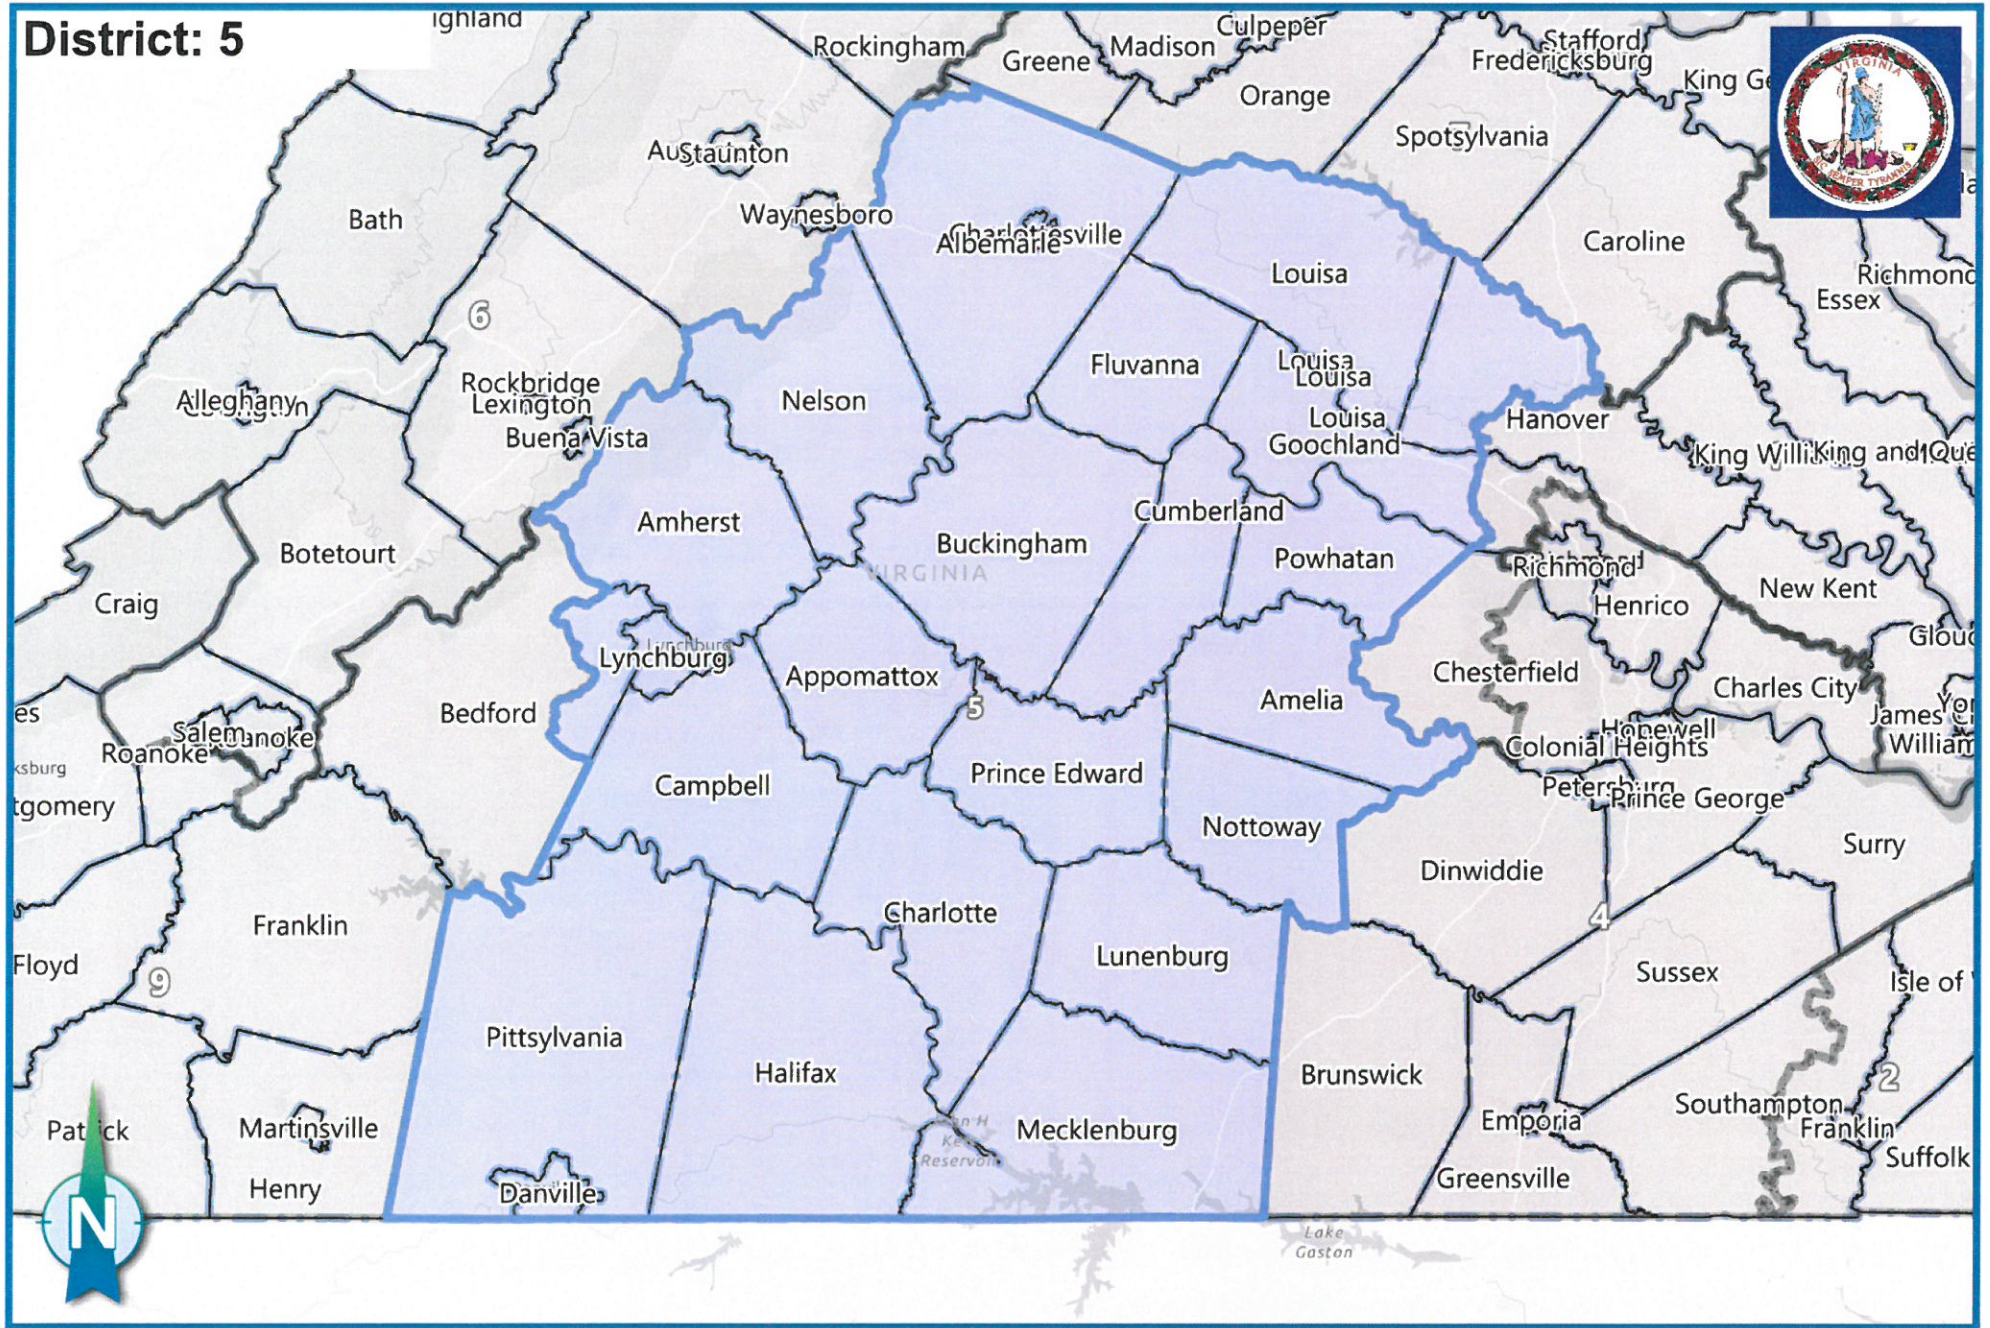

District: 5

Ideal Population: 784,672

Deviation: 0.00 %

Total Population: 784,672

Based on: 2020 Census Geography, 2020 PL94-171