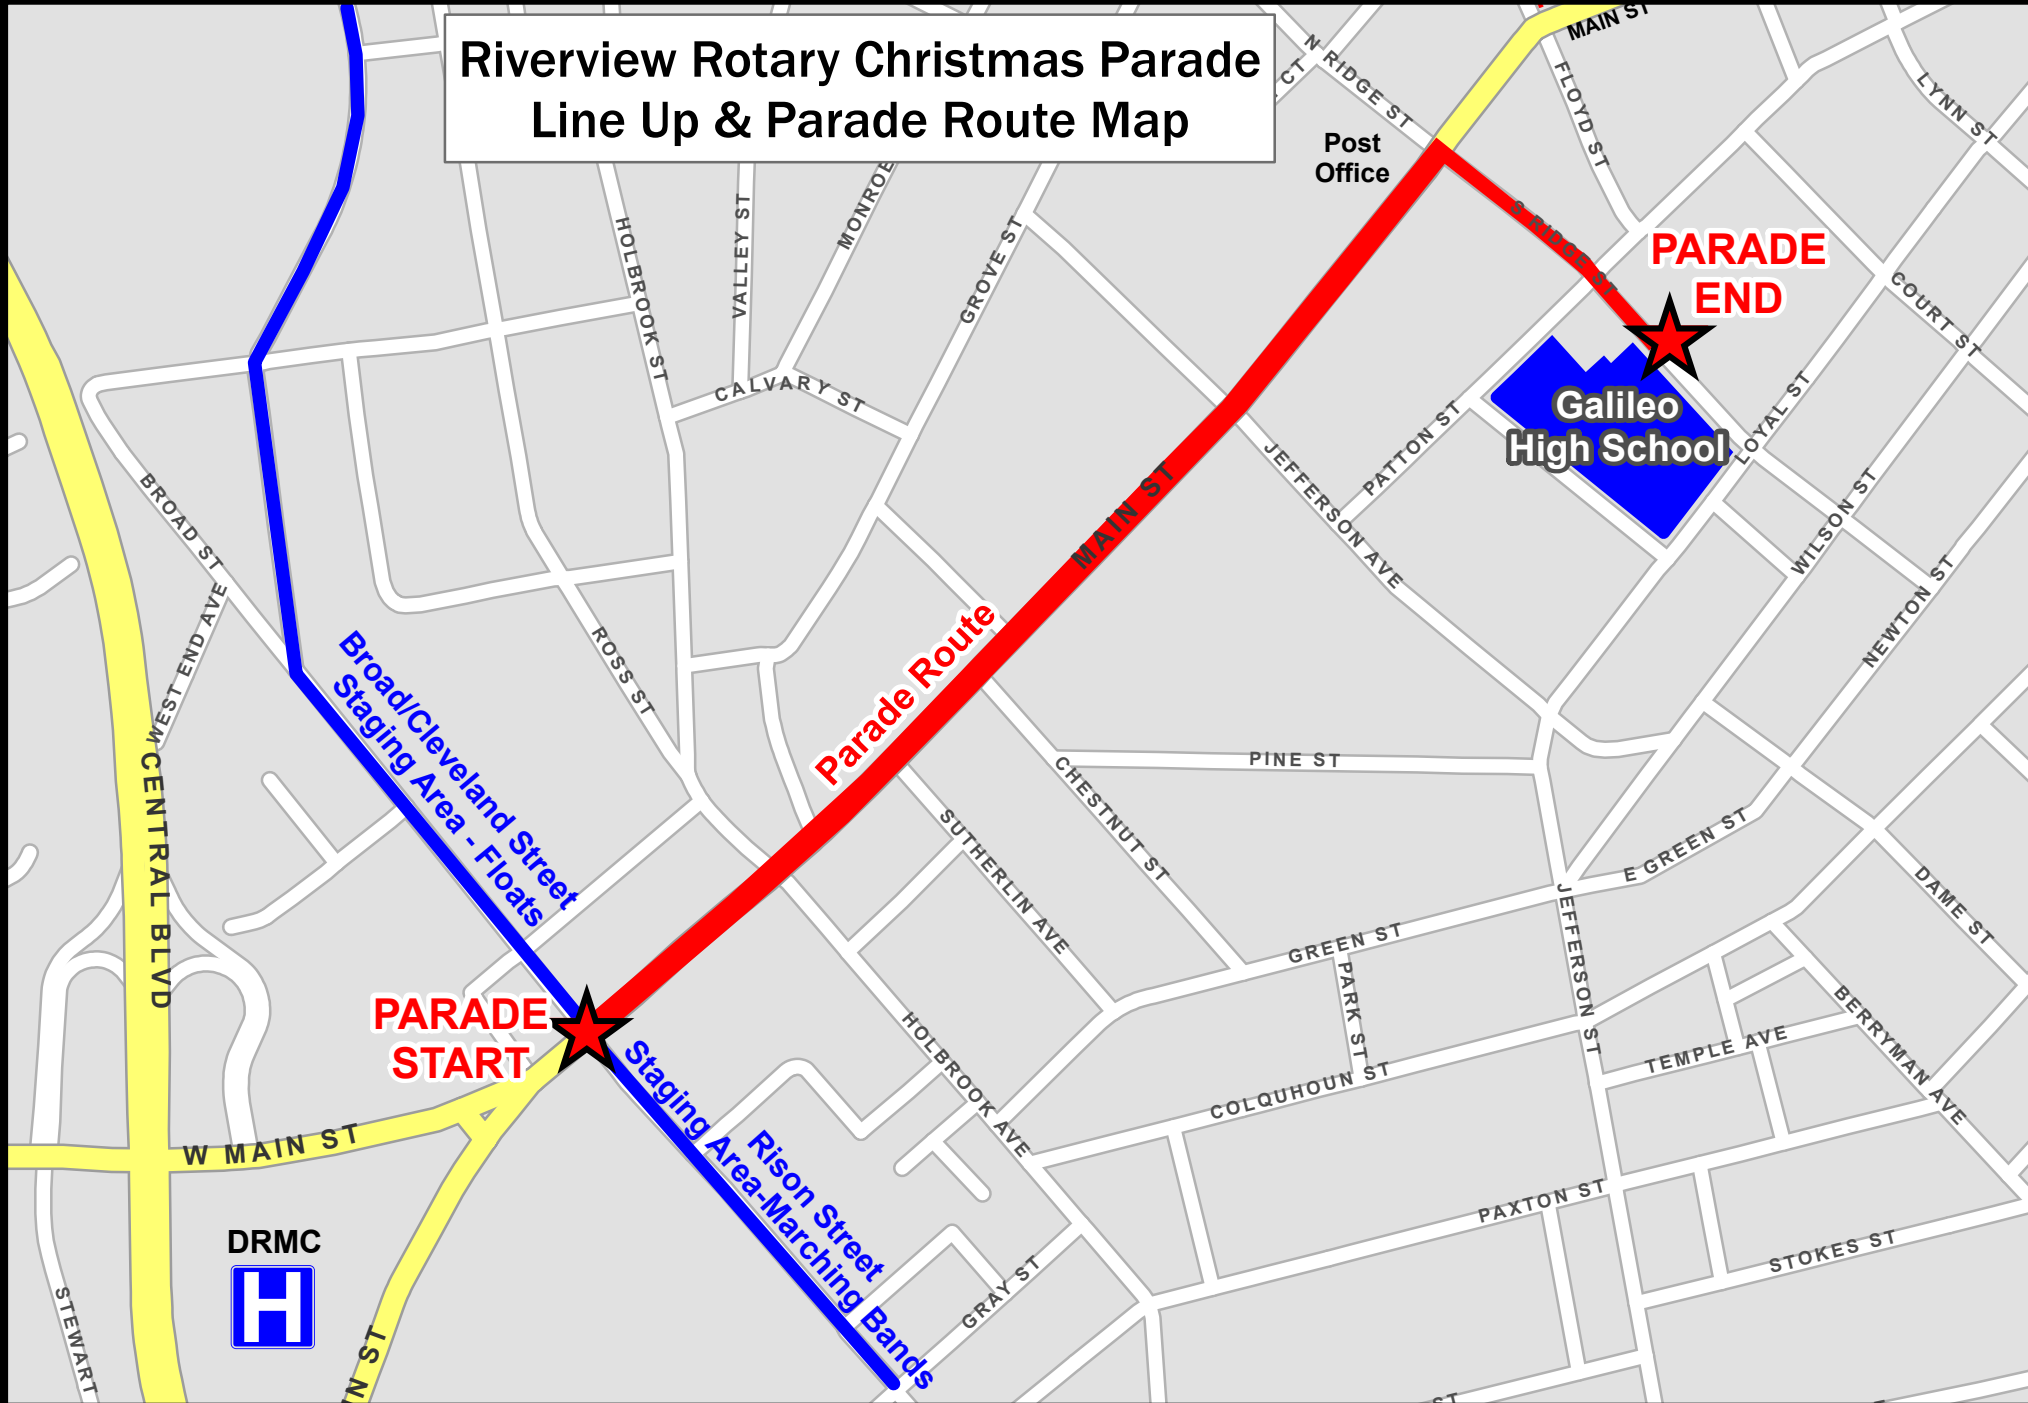

Riverview Rotary Christmas Parade Line Up & Parade Route Map

The Line up location is # _____ on _____ Cleveland Street _____ Rison Street

Roads along the line up route will begin closing at 4:00 p.m. Thru traffic is not allowed on the Line up or Parade Routes after 5 p.m. Please use side streets for dropping off parade participants.